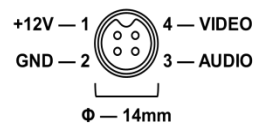

Avoid Sunshine

No Dismantle

Specifications:

Model	AC-0HPA-SKHR	AC-1HPA-SKHR	AC-2HPA-SKHR
CCD or CMOS	1/3" CMOS 720P	1/3" CMOS 960P	1/3" CMOS 1080P
Resolution	1.00 Mega Pixel	1.30 Mega Pixel	2.00 Mega Pixel
Effective Pixels	1280Hx720V	1280Hx960V	1920Hx1080V
TV System	PAL / NTSC (Optional Before Factory)		
Auto Control	Auto Gain Control, Back Light Compensation White Balance, Electronic Shutter		
Image Mirror	Optional Before Factory		
Lens	f=3.6mm Default, View Angle 75degree, Optional 2.8, 6.0mm		
Light Sensitivity	0 Lux @ F1.2 (IR ON)		
Infrared Spectrum	850nm		
Infrared LED Range	6 LEDs Ø5 IR 10 Meters		
Auto IR control	3~5 Lux Cut		
Signal to Noise Ratio	SNR > 50 dB, (AGC Close)		
Video Output	1V p-p, 75Ω,		
Audio Output	5 Meters Audio Pickup		
Power Consumption	DC12V±5%, 150mA, 1.8W	DC12V±5%, 165mA, 2.0W	
A / V, Power Interface	Aviation, 4PIN Interface Optional		
Adjustment	Horizontal 0~360, Vertical 0~90		
Dimensions	(Φ x H) 68 x H 65 (mm)		
Packing Size	(L x W x H) 100 x 100 x 90 mm		
Product Weight	Net: 145 g, All: 195 g		
Waterproof	Null		
Operating Condition	Temp.: -25°C to +55°C, Humidity < 95%		
Housing Color	Khaki Default, Optional Color By Order Quantity		

➤ Specifications are subject to change without prior notice

Packing List:

Camera	1
Instruction manual	1
Self-Drilling Screw	3
Mounting Plug	3

Connection:**Product Size:****Installation Holes:**