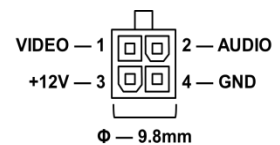

Application:

- Unscrew the pedestal, screws mounting the pedestal on the location of the reservation
- Cable hidden in the vehicle body hole from the pedestal middle hole, or from side hole of the pedestal
- Power on, adjust the camera until the output image appears appropriate scene
- Locking the two ring fixed the camera ball body, the camera installed

Avoid Sunshine

No Dismantle

Specifications:

Model	AC-0HPA-SKHR	AC-1HPA-SKHR	AC-2HPA-SKHR
CCD or CMOS	1/3" CMOS 720P	1/3" CMOS 960P	1/3" CMOS 1080P
Resolution	1.00 Mega Pixel	1.30 Mega Pixel	2.00 Mega Pixel
Effective Pixels	1280Hx720V	1280Hx960V	1920Hx1080V
TV System	PAL / NTSC (Optional Before Factory)		
Auto Control	Auto Gain Control, Back Light Compensation White Balance, Electronic Shutter		
Image Mirror	Optional Before Factory		
Lens	f=3.6mm Default, View Angle 75degree, Optional 2.8, 6.0mm		
Light Sensitivity	0 Lux @ F1.2 (IR ON)		
Infrared Spectrum	850nm		
Infrared LED Range	6 LEDs Ø5 IR 10 Meters		
Auto IR control	3~5 Lux Cut		
Signal to Noise Ratio	SNR > 50 dB, (AGC Close)		
Video Output	1V p-p, 75Ω,		
Audio Output	5 Meters Audio Pickup		
Power Consumption	DC12V±5%, 150mA, 1.8W	DC12V±5%, 165mA, 2.0W	
A / V, Power Interface	Aviation, 4PIN Interface Optional		
Adjustment	Horizontal 0~360, Vertical 0~90		
Dimensions	(Φ x H) 68 x H 65 (mm)		
Packing Size	(L x W x H) 100 x 100 x 90 mm		
Product Weight	Net: 145 g, All: 195 g		
Waterproof	Null		
Operating Condition	Temp.: -25°C to +55°C, Humidity < 95%		
Housing Color	Khaki Default, Optional Color By Order Quantity		

➤ Specifications are subject to change without prior notice

Packing List:

Camera	1
Instruction manual	1
Self-Drilling Screw	3
Mounting Plug	3

Connection:**Product Size:****Installation Holes:**